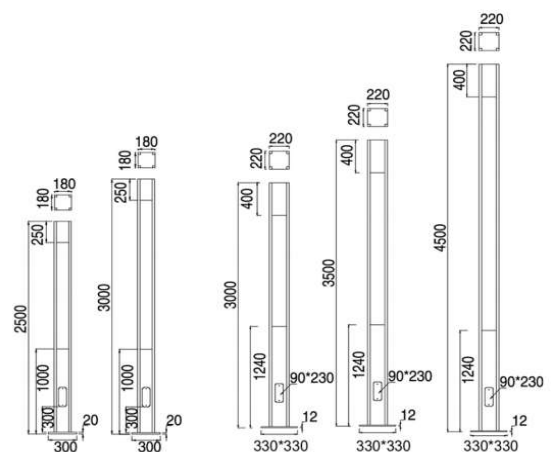

1-LXW=180mmx180mm
2-LXW=220mmx220mm

Frame

Aluminium Die-cast

Color Tempertaure

5700K

Power

35W

Total Luminous Flux

2975 lm

Efficacy

85 lm/W

IP rating

65

Color Rendering

≥80

Mounting

Surface

Optics

Clear glass

Dimming

NON-Dimmable

Operating Voltage

100V-240V

Standard Lifetime

L70 minimum at 50,000
burning hours

Dimension diagram

Remarks:-

Address: Plot #7 Saroorpur-Nangla Industrial Area,Ballabgarh-Sohna Road,Faridabad-121005

Email: info@sovitron.com